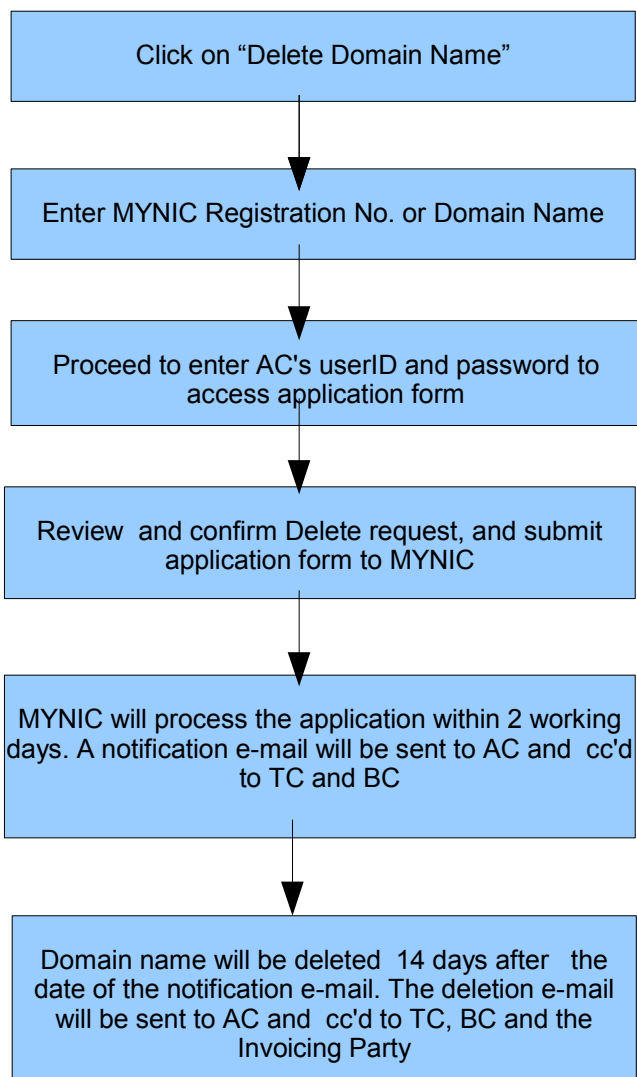

## DELETE OF DOMAIN NAME

**Note :**

AC – Administrative Contact

TC – Technical Contact

BC - Billing Contact